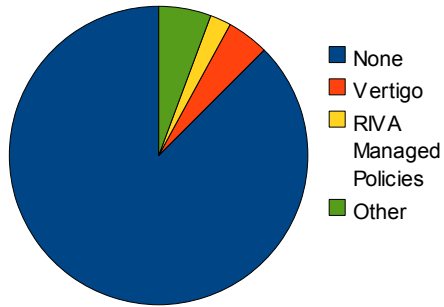

Admin

Backup

Calendaring

Archiving

Fax

Audit

Monitor

Anti Virus / Spam