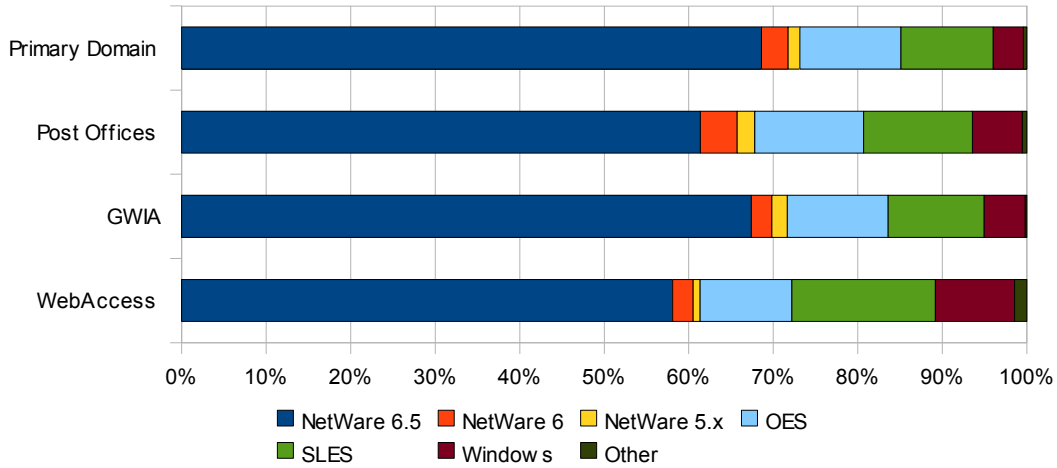

GroupWise Server OS Survey November 2008

Go for GroupWise Surveys to
<http://survey.gwcheck.com>

On what Server OS do you run ...

Are you planning to change within 2 years ? If YES, to what Server OS ?

Survey totals