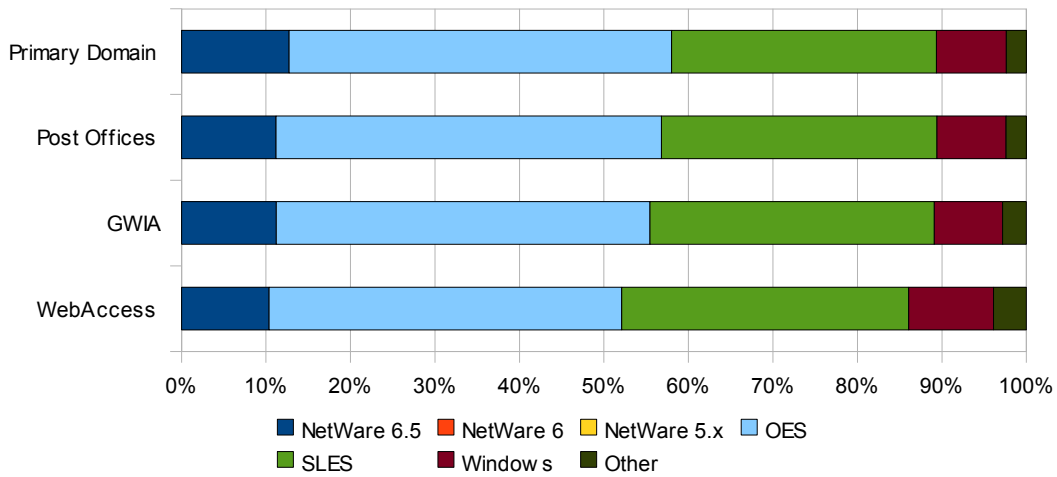

GroupWise Server OS Survey November 2008

Go for GroupWise Surveys to
<http://survey.gwcheck.com>

On what Server OS do you run ...

Are you planning to change within 2 years ? If YES, to what Server OS ?

Survey totals